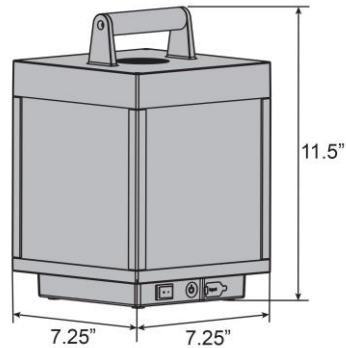

Stock Code: **20086LEDD-BL/CLR**

Collection: Reveal

PRODUCT INFORMATION

Base: 20086 Parent: 20086LEDD
Mounting Type: Portable UPC: 641594231564
Finish: Black
Diffuser: Clear

PRODUCT MEASUREMENTS

FIXTURE	BACKPLATE / CANOPY
Length: 7.25"	Length
Width: 7.25"	Width:
Diameter	Diameter:
Height: 11.5"	Height:
Extension:	
Overall Height:	

IES FILE

In addition to Access Lighting's purchase and warranty terms and conditions, by signing below or placing an order, you agree that you are authorized to bind the entity placing any order and acknowledge the following: All of sizes and measurements are approximate and all images are for illustrative purposes only. In the event of an inconsistency, the "Product Measurements" section controls. There also may be slight differences in the colors and designs compared to the displayed and printed images.